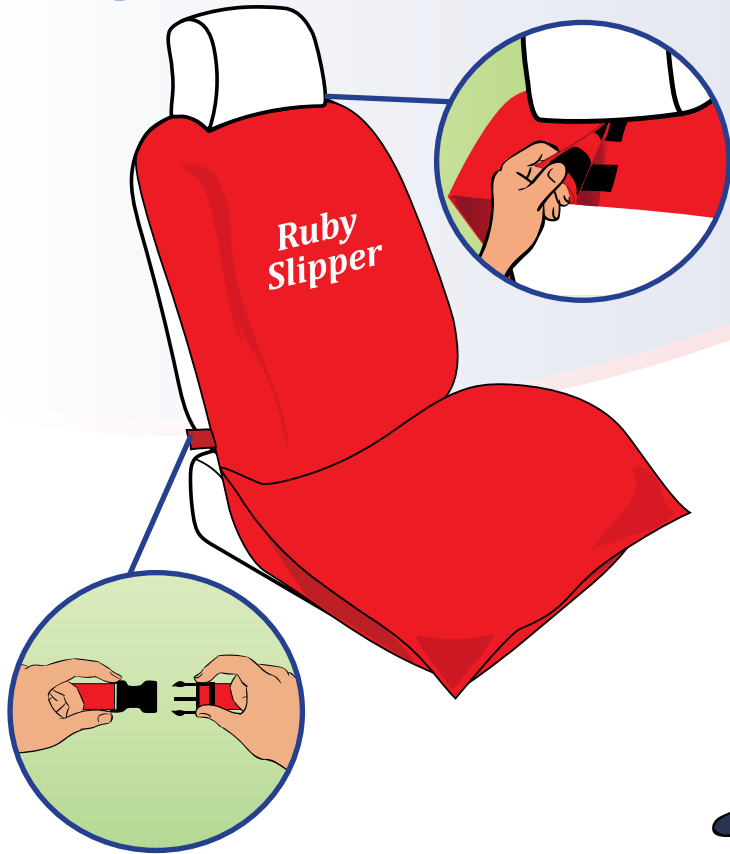

# The Ruby Slipper<sup>®</sup>

The Ruby Slipper Car Seat Cover is a specially designed, heavy-duty double-layered seat cover with a *unique sliding action* that allows passengers to swivel in and out of the car seat with ease. This simple seat cover allows passengers to quickly and easily enter or exit virtually any vehicle.

## DO YOU NEED AN EASIER WAY TO GET IN & OUT OF THE CAR?

## The Ruby Slipper<sup>®</sup> is the answer!

Made in USA  
Patent No. 8657373

"It was easy! The patients were pleased and it works really well!" - Pam O'D.

# The Ruby Slipper® is so easy to use!

1

- Fasten behind headrest.
- Place straps behind seat.
- Buckle loosely.

2

- Pull top layer towards door.
- Sit on edge of seat.
- Turn into car.

3

"We appreciate having it.  
It makes entry and exit  
so much simpler!"  
- Jo Ellen G.